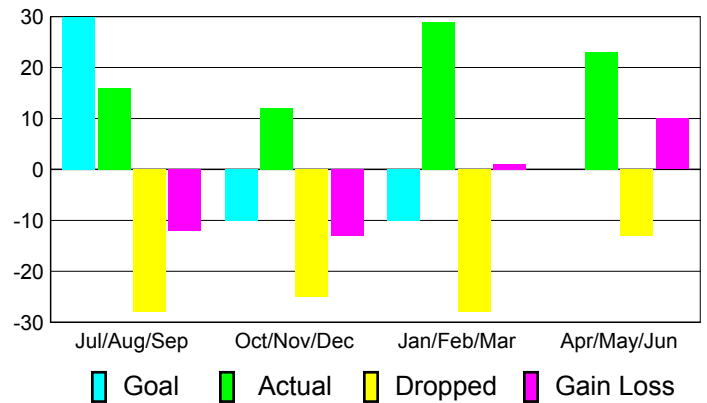

Membership Results 2010-2011

Goal, New, Dropped, Gain/Loss

Comparison of Membership Gain/Loss

Current Year Compared to the Previous Year