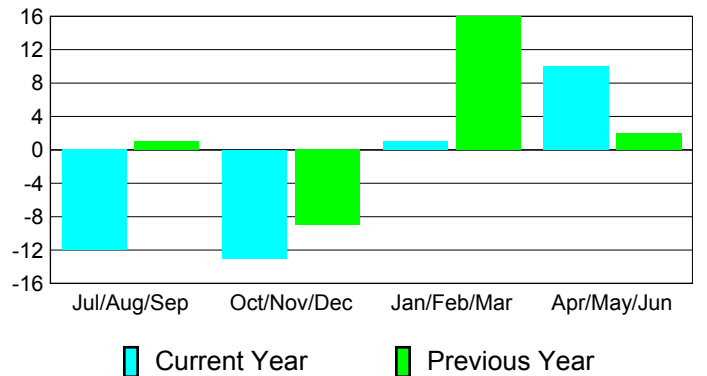

**Membership Results
2010-2011**

**Membership
2009-2010**

Month	Net Memb Goal	Actual New Memb	Actual Dropped Memb	Gain/Loss of Memb	Gain/Loss of Memb
Jul/Aug/Sep	30	16	-28	-12	1
Oct/Nov/Dec	-10	12	-25	-13	-9
Jan/Feb/Mar	-10	29	-28	1	16
Apr/May/Jun	0	23	-13	10	2
Totals	10	80	-94	-14	10

Membership Results 2010-2011

Goal, New, Dropped, Gain/Loss

Comparison of Membership Gain/Loss

Current Year Compared to the Previous Year

Gender Comparison 2010-2011

Jul/Aug/Sep

Oct/Nov/Dec

Jan/Feb/Mar